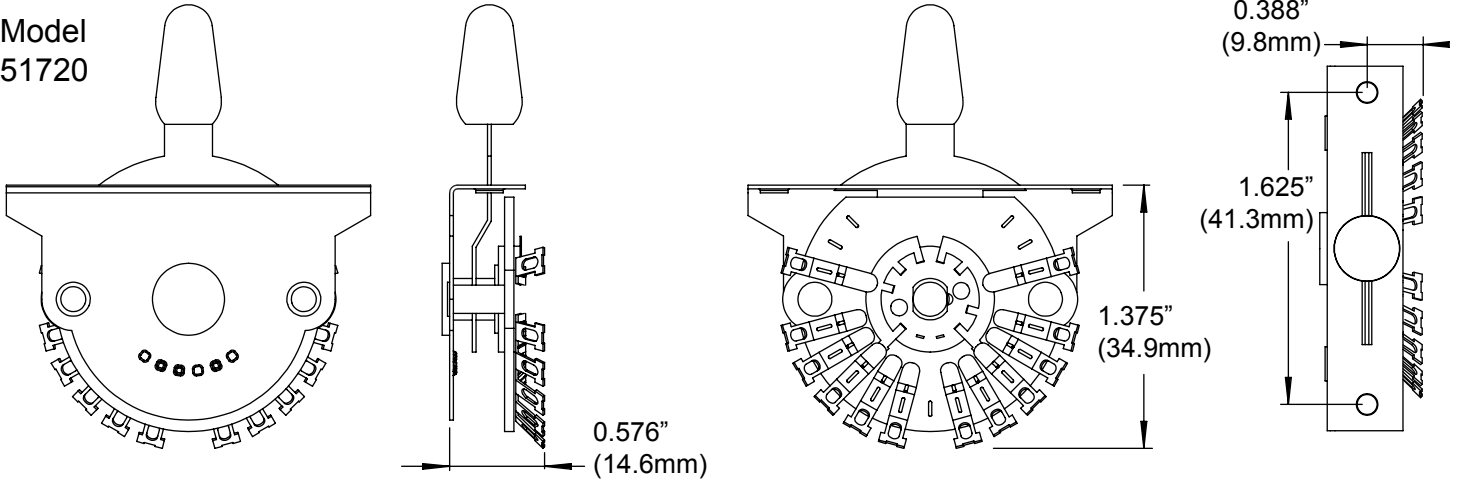

Oak Grigsby Super Switch Models (4 pole 5 Position, 2 Pole 5 Position Types)

Model
51970

Model
51720

Model
52018 (*long lever*)

Model
52037 (*std lever*)

Model
52026