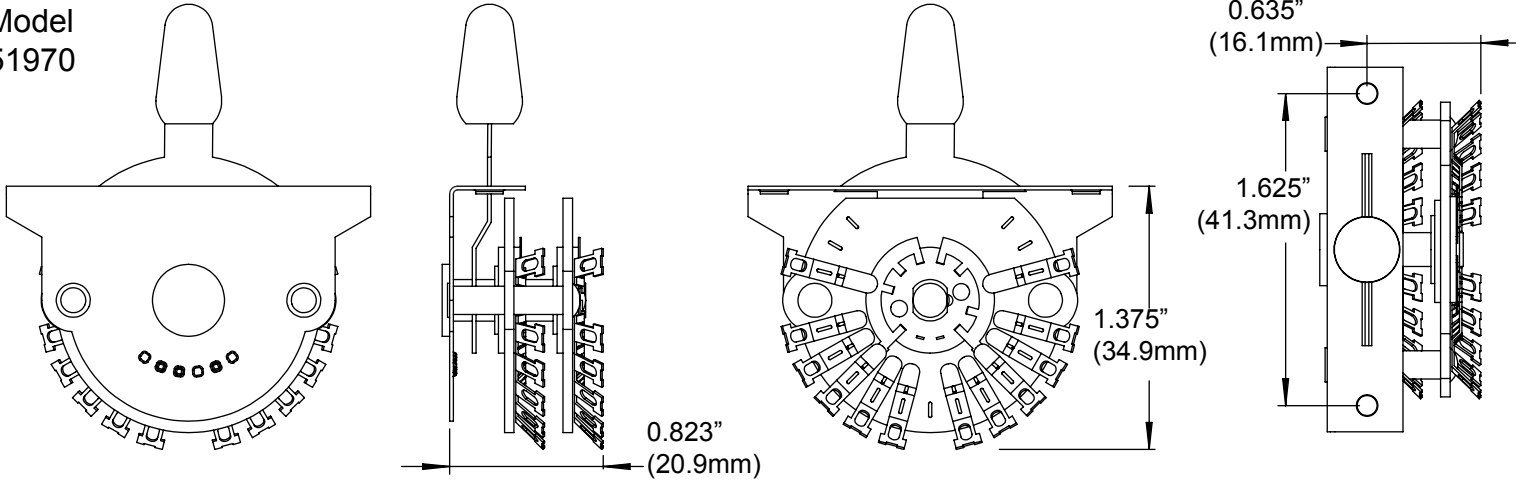

Oak Grigsby Super Switch Models (4 pole 5 Position, 2 Pole 5 Position Types)

Model
51970

Model
51720

Model
52018 (*long lever*)

Model
52037 (*std lever*)

Model
52026