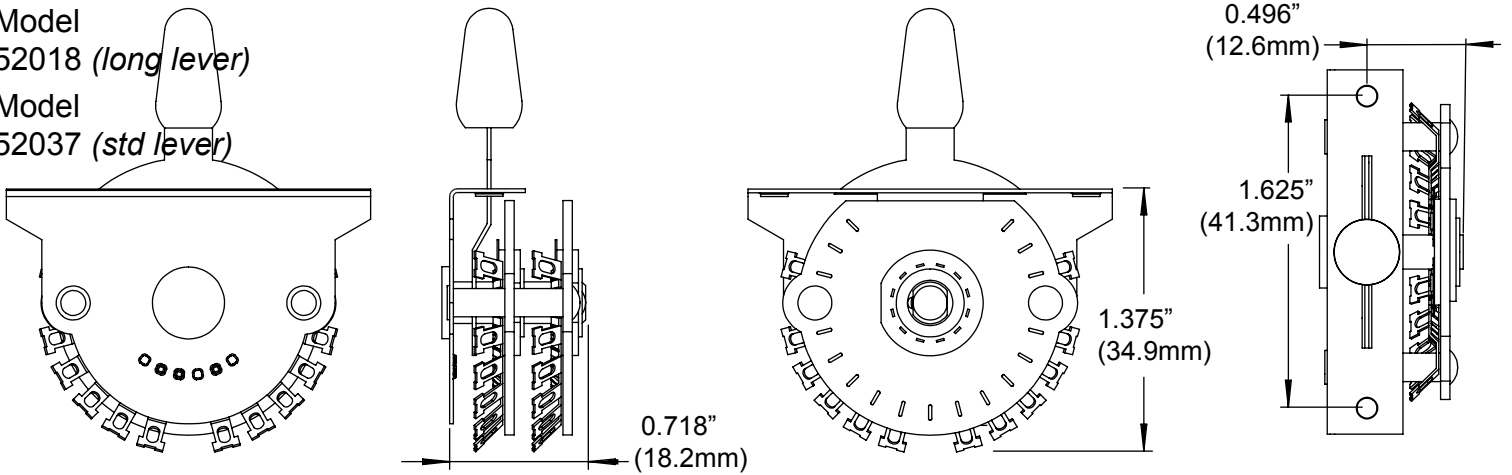

Oak Grigsby Super Switch Models (4 pole 5 Position, 2 Pole 5 Position Types)

Model
51970

Model
51720

Model
52018 (*long lever*)

Model
52037 (*std lever*)

Model
52026